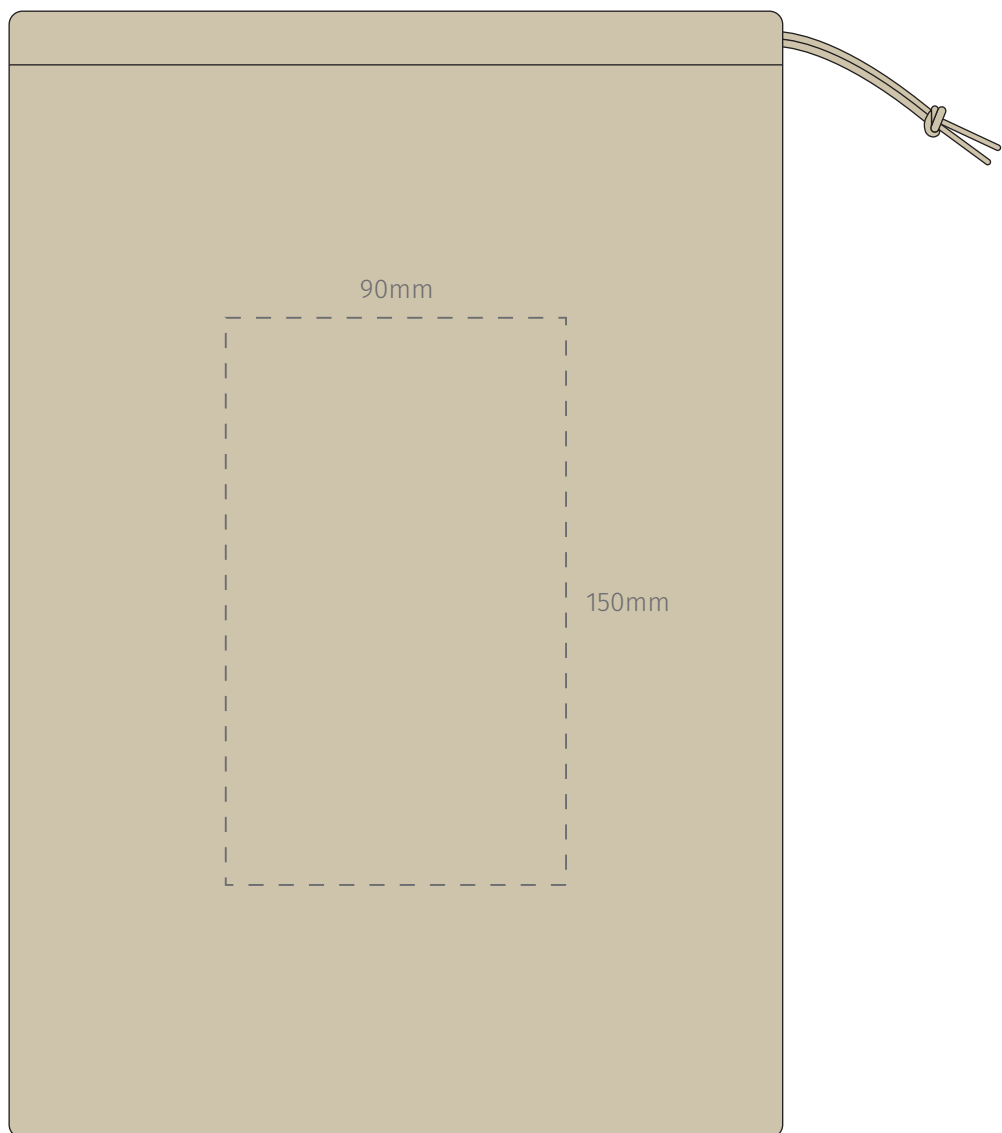

**TEMPLATE:**  
■ PETANQUE GAME SET

Item shown at 50% actual size when viewed on A4 paper

BRANDING - Screen print, Transfer, Area 1

Max branding area 90 x 150mm

**TEMPLATE:**  
■ PETANQUE GAME SET

Item shown at 50% actual size when viewed on A4 paper

BRANDING - Screen print, Transfer, Area 2

Max branding area 90 x 150mm