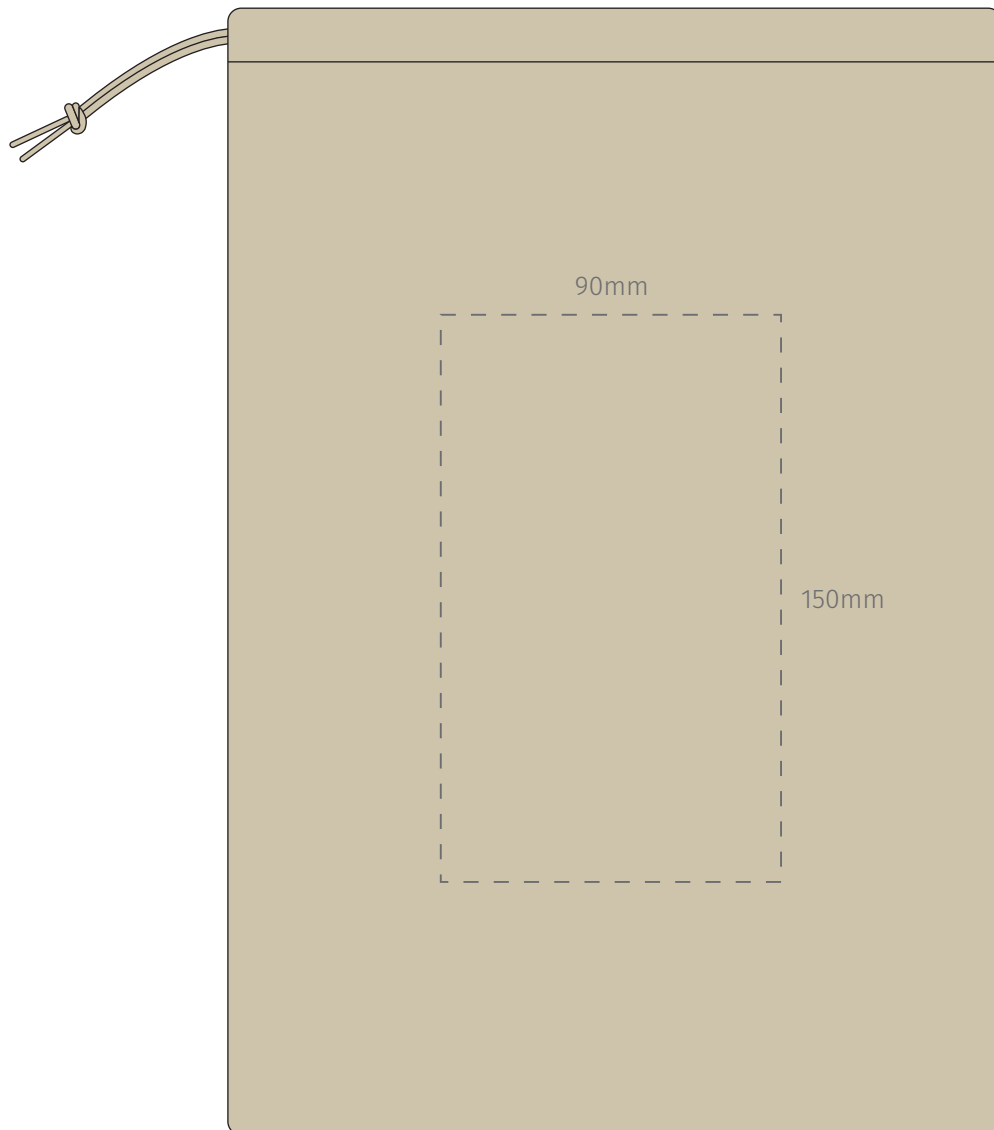

**TEMPLATE:**  
■ PETANQUE GAME SET

Item shown at 50% actual size when viewed on A4 paper

BRANDING - Screen print, Transfer, Area 1

Max branding area 90 x 150mm

**TEMPLATE:**  
■ PETANQUE GAME SET

Item shown at 50% actual size when viewed on A4 paper

BRANDING - Screen print, Transfer, Area 2

Max branding area 90 x 150mm